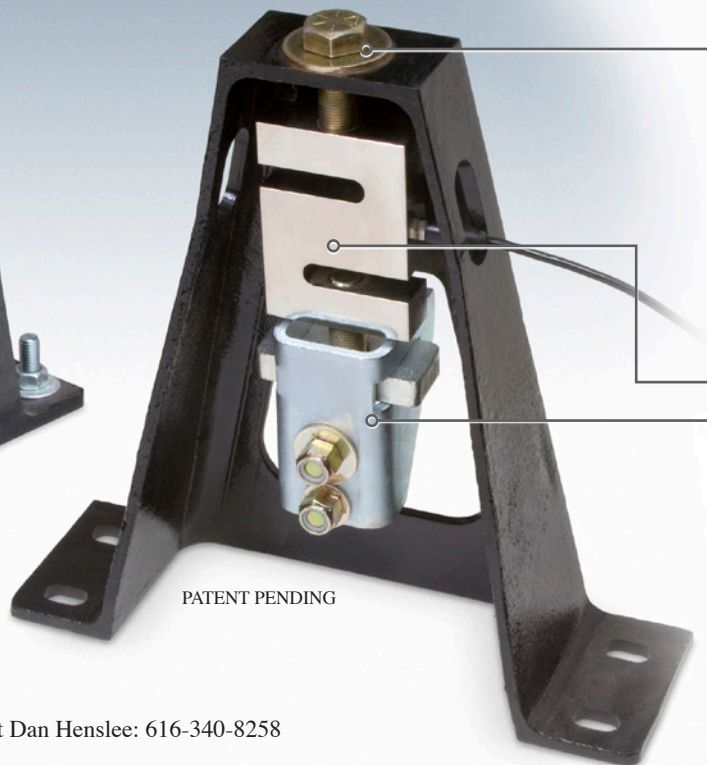

# BINTRAC<sup>®</sup>

*Bin Weighing Systems for Egg Production*

*Low Cost, Accurate, Reliable inventory and feed use tracking*

- Easily retrofit existing bins – bins need not be empty
- 3-year loadcell warranty upgrade includes lightning coverage
- Improved feed monitoring accuracy increases profits
- Interface with PMSI System

LIFTING BOLT  
LOADCELL  
LEG MOUNT

For more information please Contact Dan Henslee: 616-340-8258